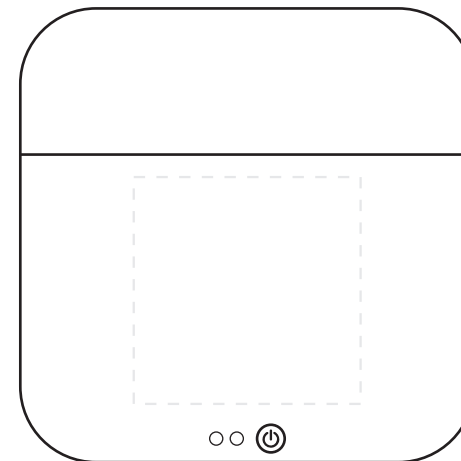

QUANTITY:

PRINT METHOD:

PRODUCT COLOUR:

PRINT COLOUR:

ADDITIONAL INFORMATION: **Small details or text, including ®, © and ™ may fill in and not be legible.**

ARTWORK 100%

Imprint Area: 30mm W x 30mm H (DDP/Pad Print)
Product Dimensions: 25mm L x 60mm W x 60mm H

Actual Print Size:

Dotted line indicates maximum print area

LAYOUT

100%

NOTE: 2 ART PROOFS supplied FREE. Further art approvals will incur a **\$20** fee per proof

ART PROOF

1 Free

2 Free